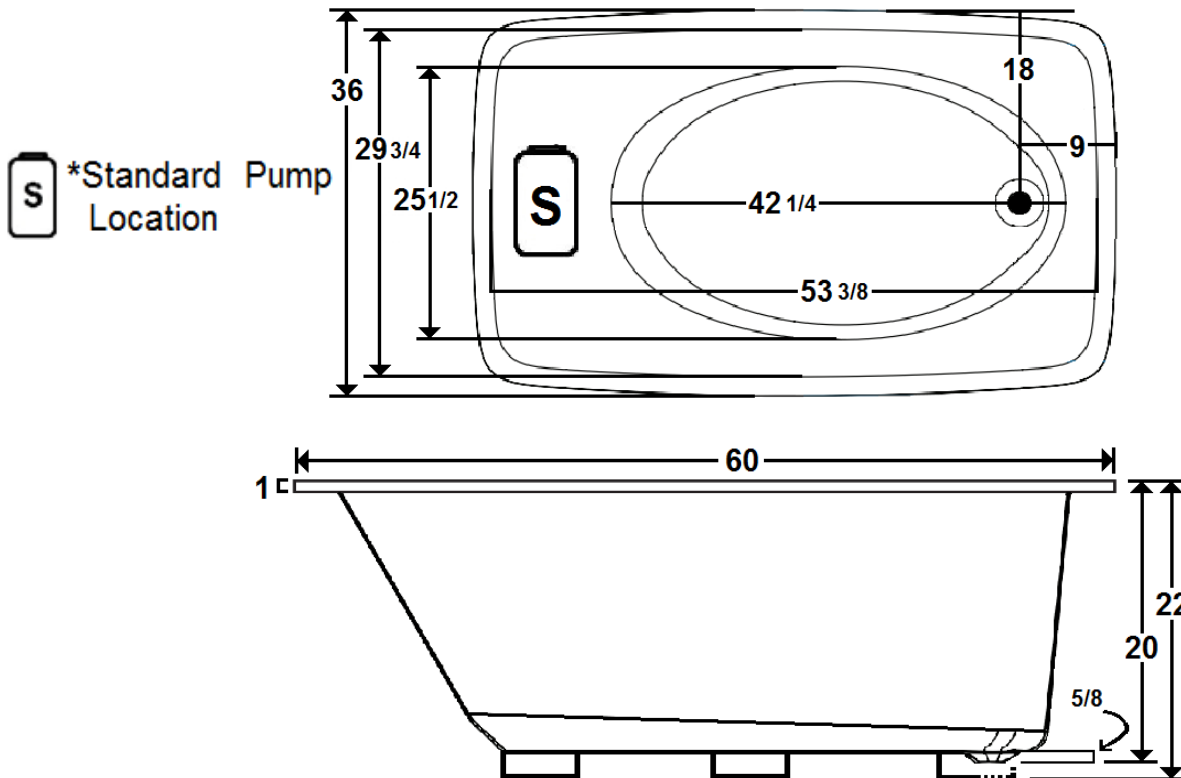

## 60" x 42" Drop-In Acrylic Whirlpool

Model Number  
**6036MW064**  
Drop-In Whirlpool in White

**\*All dimensions are +/- 1/2" and subject to change without notice\***

### Technical Information

- Weight: 115 lbs.
- Water Depth to Overflow: 16 1/4"
- Water Operating Level:
- Water Capacity: 75 gal.
- Sump Dimension: 42 1/4" x 25 1/2"